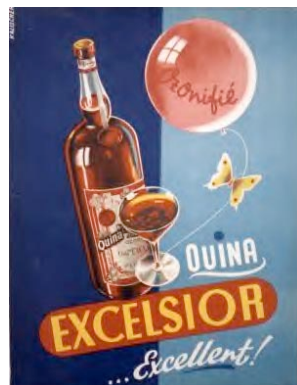

Excelsior
Stetienne
1947
25" x 31"